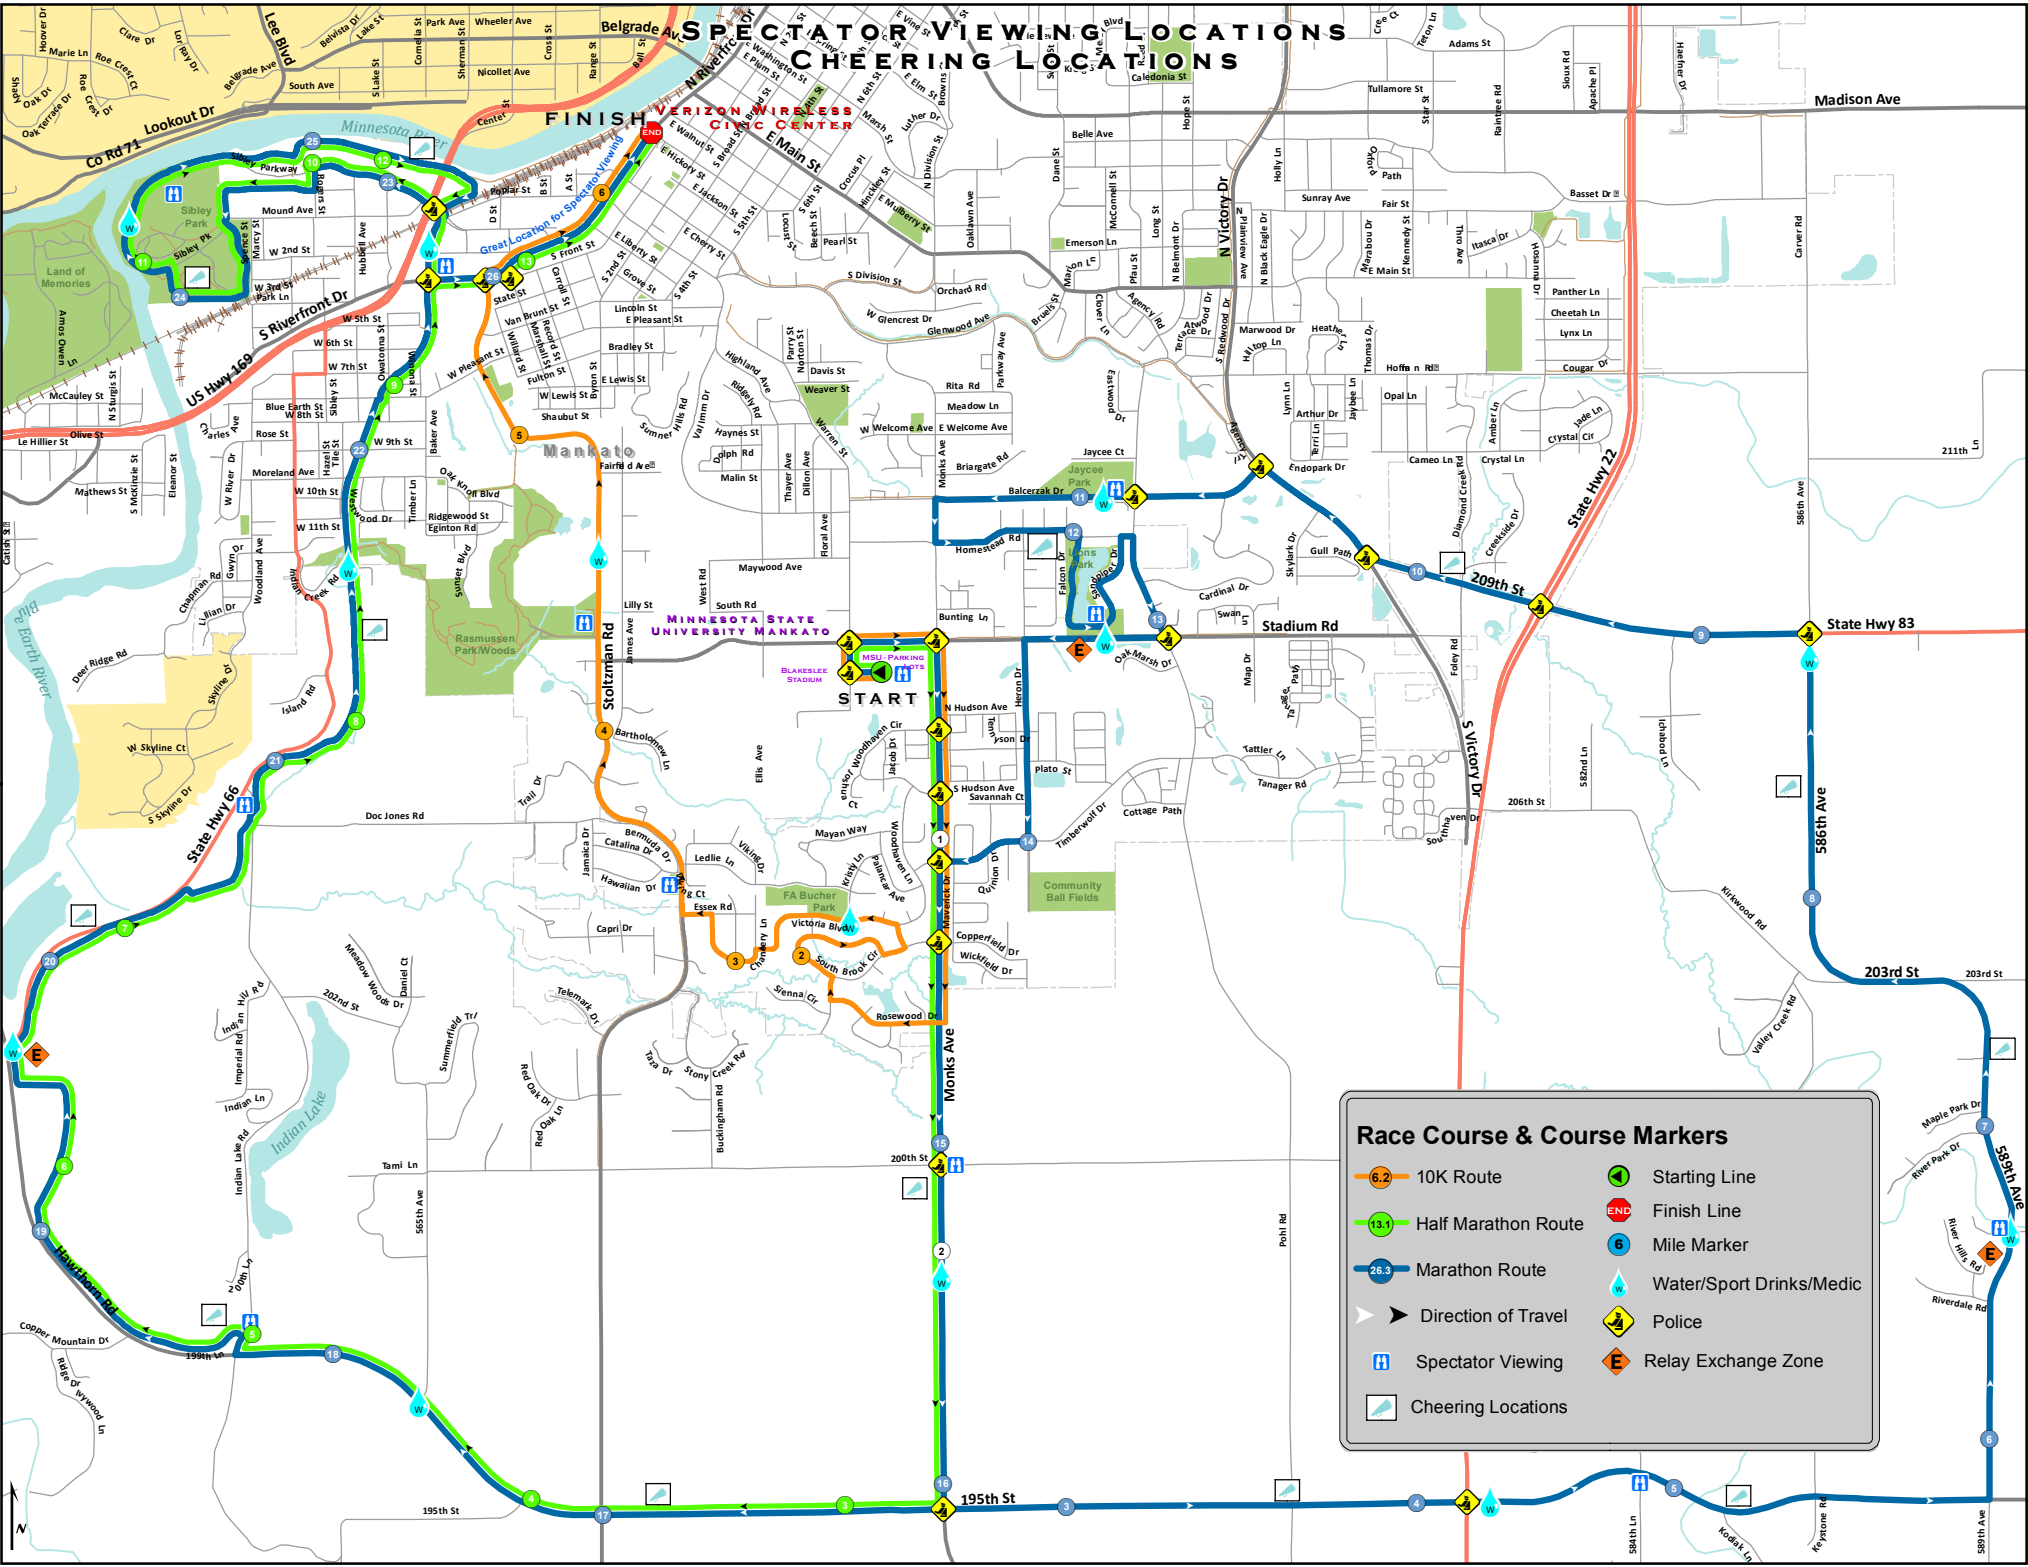

SPECTATOR VIEWING LOCATIONS CHEERING LOCATIONS

Race Course & Course Markers

- 6.2 10K Route
- 13.1 Half Marathon Route
- 26.3 Marathon Route
- ▶ Starting Line
- END Finish Line
- 6 Mile Marker
- W Water/Sport Drinks/Medic
- P Police
- E Relay Exchange Zone
- ▶ Direction of Travel
- H Spectator Viewing
- C Cheering Locations